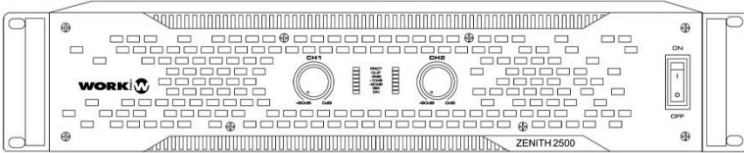

# ZENITH 2500

Quick Guide – Version 1.0

1250W+1250W @ 4Ω  
Stereo, bridge & parallel modes  
Input sensitivity selector  
PowerCon supply connector  
AC 100-240V 50/60Hz